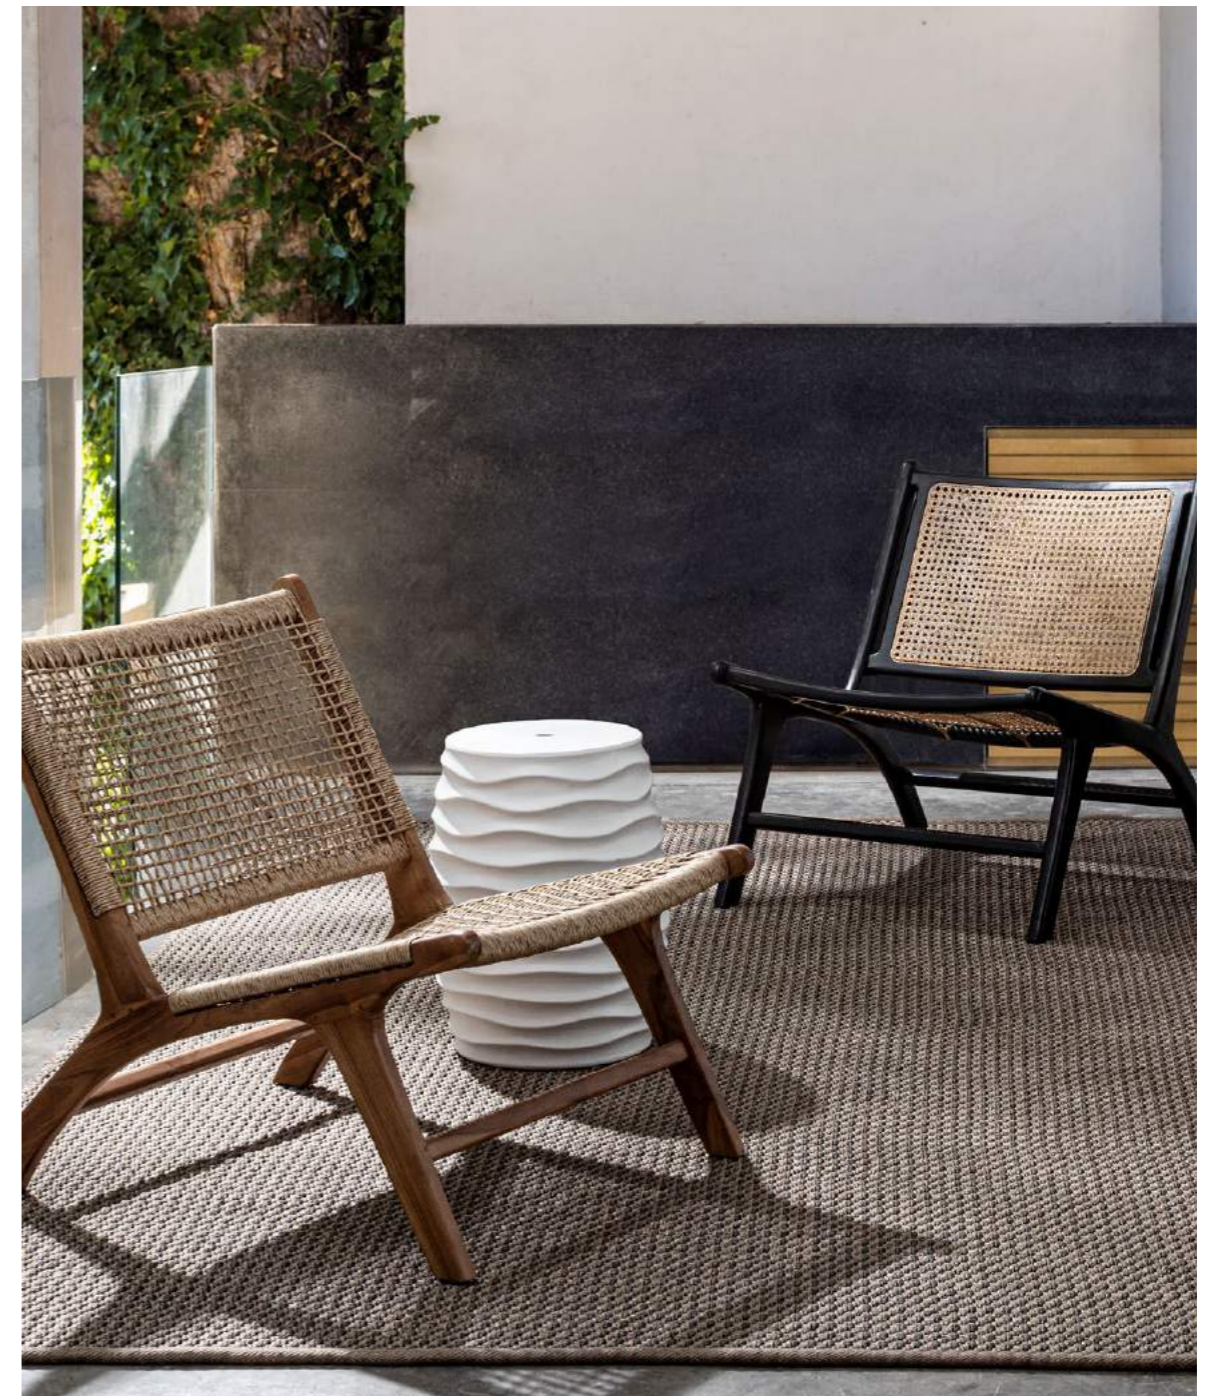

FARBCODE YK11

Cod 0662718
TABLET RIDLEY WEISS YK11 52X52
(Dim 52.5 | 52.5 | 5.5h)
moq 1 | inner 1 | master 1

FARBCODE YK13

Cod 0662716
TABLET RIDLEY ANTHRAZIT YK13 52X52
(Dim 52.5 | 52.5 | 5.5h)
moq 1 | inner 1 | master 1

GESTELL AUS ALUMINIUM MIT PULVERBESCHICHTUNG (POLYESTER).

Cod 0740037
HOCKER SFINGE WAVE WEISS
(Dim Ø33a | 46h)
moq 1 | inner 1 | master 1

Cod 0740036
HOCKER SFINGE WAVE SCHWARZ
(Dim Ø33a | 46h)
moq 1 | inner 1 | master 1

GESTELL AUS EMAILLIERTEM KERAMIK. FÜR INNEN UND DRAUSSEN GEEIGNET.

HOCKER

Cod 0740038
HOCKER SFINGE ARABIC
(Dim Ø33a | 46h)
moq 1 | inner 1 | master 1

Cod 0740021
HOCKER SFINGE SILBER
(Dim Ø33a | 46h)
moq 1 | inner 1 | master 1

Cod 0740022
HOCKER SFINGE GOLD
(Dim Ø33a | 46h)
moq 1 | inner 1 | master 1

Cod 0740023
HOCKER SFINGE CHANTERELLE
(Dim Ø33a | 46h)
moq 1 | inner 1 | master 1

Cod 0740024
HOCKER SFINGE BLUES
(Dim Ø33a | 46h)
moq 1 | inner 1 | master 1

Cod 0740028
HOCKER SFINGE SCHWARZ
(Dim Ø33a | 46h)
moq 1 | inner 1 | master 1

Cod 0740025
HOCKER SFINGE RICH
(Dim Ø33a | 46h)
moq 1 | inner 1 | master 1

Cod 0740026
HOCKER SFINGE DISCO
(Dim Ø33a | 46h)
moq 1 | inner 1 | master 1

STRUKTUR AUS KERAMIK, ELEKTROLYTISCHES LACKIEREN. FUER INNEN- UND AUSSENNUTZUNG GEEIGNET.